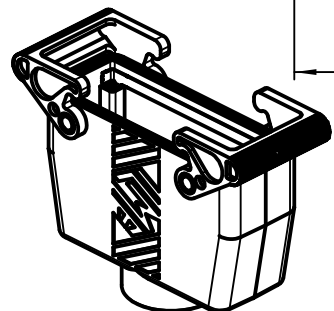

76

160

46

58

REV.	DATE	SIGNATURE		
 Dimensione in mm		Simplified representation with dimensions without tolerance		
Original Size A4		TAVH 24G32B		Scale 1:1
Date 23/06/20		Insulating hood top entry M32 2 levers with P.E. jumper - HYGIENIC		
Sign. B. Pitasi				